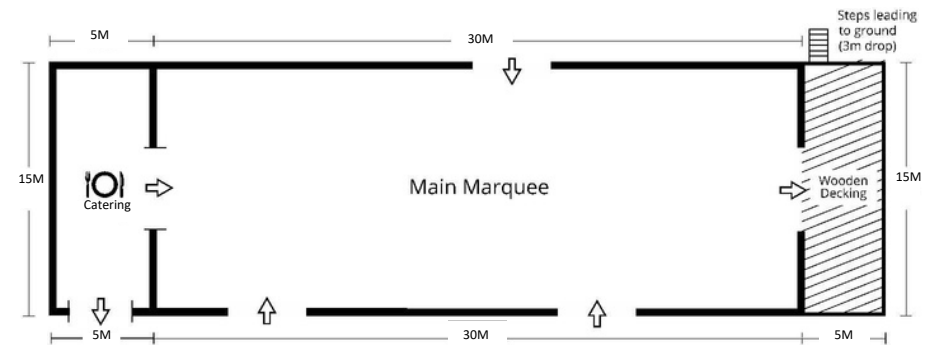

## THE GARDEN MARQUEE

A delightful permanent venue located at the rear of our mansion house, with stunning views of London's city skyline.

- Red carpet arrival
- Air conditioning
- 6ft tables and chairs
- Decking area with stunning views of London and the grounds
- Bridal changing room
- Discounted bedroom rates for your guests
- Dance floor
- Free car parking

## THE MARQUEE SPECIFICATIONS

- Open span structure using the latest technology
- Curtain Partition
- Bar and built in kitchen
- Totally integrated glass wall panels and doors
- Luxurious and professional interior
- State of the art cassette flooring system which provides a solid foundation similar to a permanent structure floor
- Advanced sound proofing using acoustic linings and state of the art ceiling sound system over the dance floor that directs sound downwards
- Dressed tables and chairs